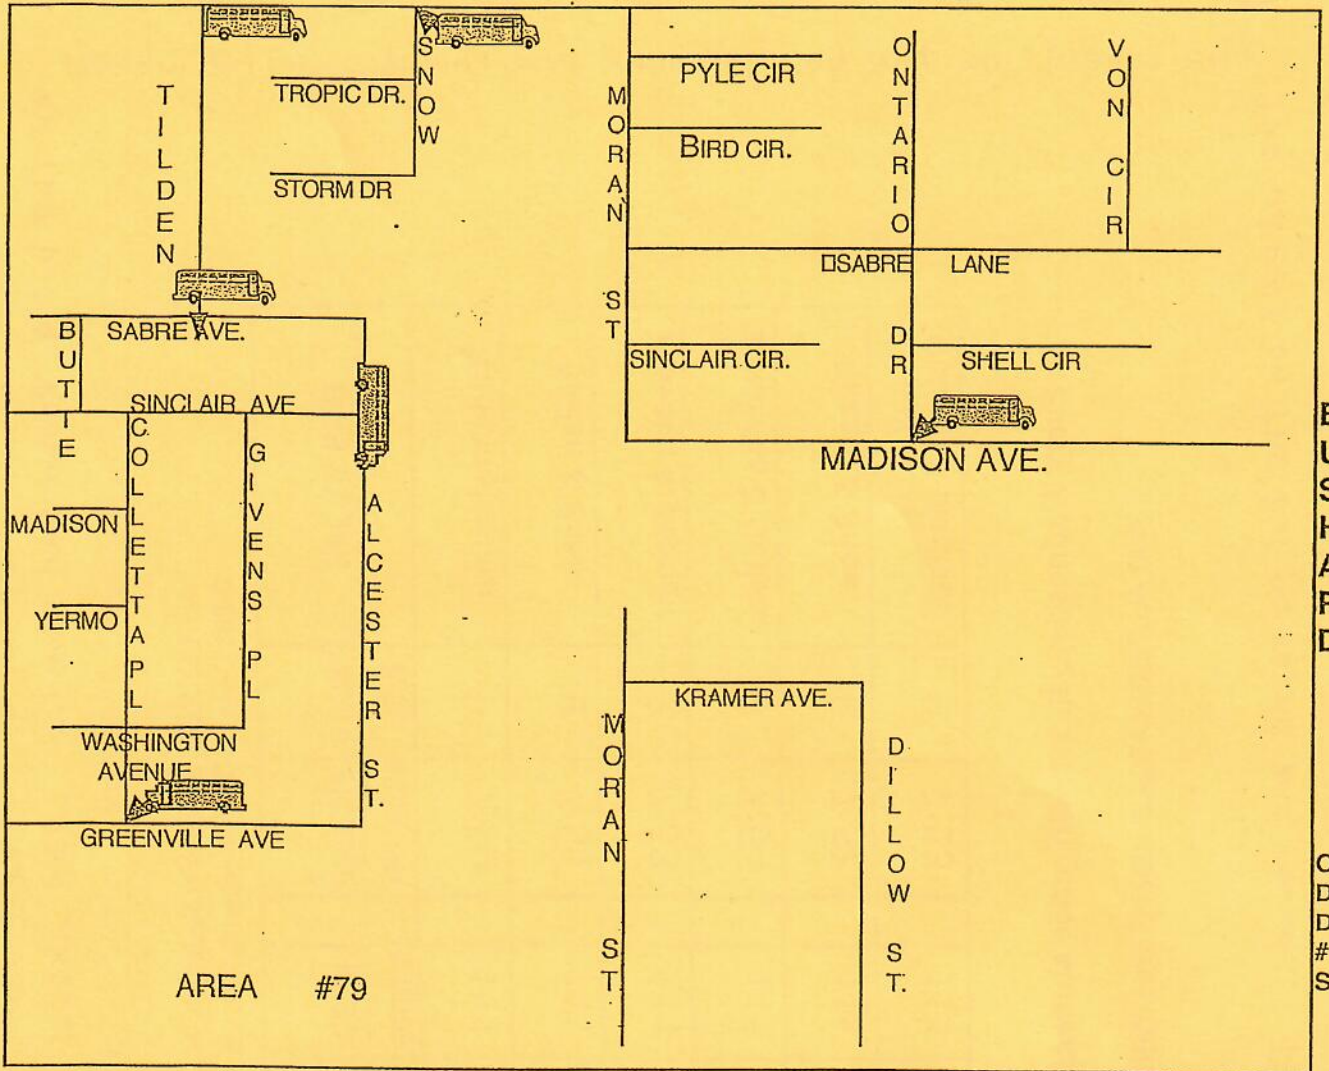

Bus Routes

WESTMINSTER PARK

HAZARD AVENUE

MAGNOLIA

AREA #79

9,000 BOLSA →

BOLSA AVENUE

→ 9499 BOLSA

Alcester Street
 Bird Circle
 Bolsa Avenue *
 *odds 9,000-9499
 Brownstone Lane
 Cobbler Road
 Colletta Place
 Dillow Street
 Dusty Road
 Givens Place
 Greenville Avenue

Kramer Avenue
 Madison Avenue
 Moran Street
 Northridge Road
 Ontario Drive
 Pyle Circle
 Sabre Avenue
 Sabre Lane
 Shell Circle
 Sinclair Avenue
 Snow Street

Stonledge Lane
 Storm Drive
 Tilden Street
 Tropic Drive
 Von Circle
 Washington Ave
 Wedgewood Lane
 Willowbrook Road

BUSHARD
 ODDS #S

The wheels on the bus go round and round... The wheels on the bus go round and round...

The wheels

The wheels on the bus go round and round...

The wheels on the bus go round and round... The wheels on the bus go round

MURDY ELEMENTARY SCHOOL
14851 Donegal Drive, Garden Grove, Ca 92844

BUS STOPS	BUS #	PICK UP		BUS #	PICK UP		BUS #	PICK UP
	A.M.	PICK UP		KINDER	HOME		1ST - 6TH	HOME
Tilden & Hazard	9	7:50		111	12:20		9	2:35
Tilden & Sabre	9	7:51		111	12:20		9	2:35
Alcester & Sinclair	9	7:53		111	12:20		9	2:35
Greenville & Colletta	9	7:54		111	12:20		9	2:35
Hazard & Snow	9	7:57		111	12:20		9	2:35
Ontario & Madison	9	7:58		111	12:20		9	2:35